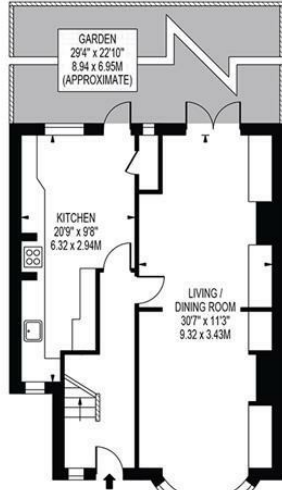

GROUND FLOOR

FOR ILLUSTRATION PURPOSES ONLY