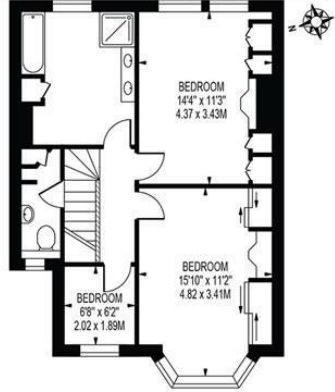

ETHELBERT ROAD
APPROXIMATE GROSS INTERNAL FLOOR AREA: 1150 SQ FT - 106.83 SQ M

FIRST FLOOR